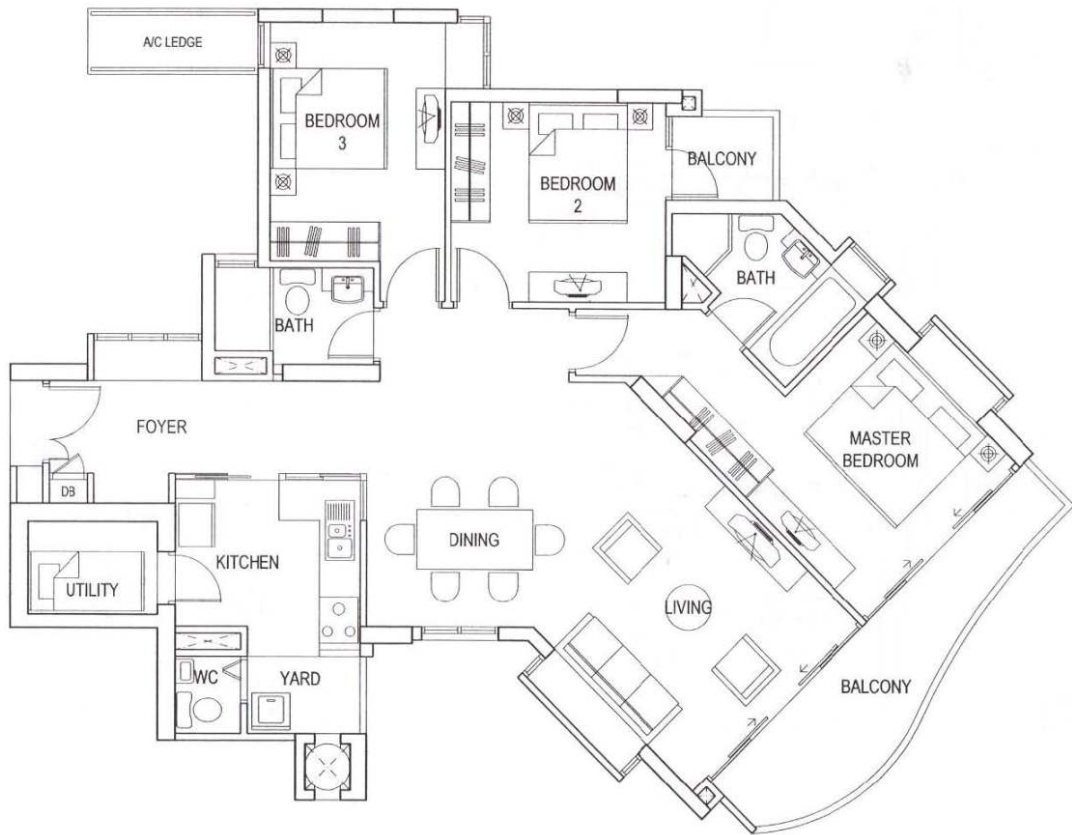

MARINE PARADE ROAD

4 BLK 60 1
3 2

28 BLK 70 25
27 26

8 BLK 62
7 6 5

18 19
17 20
BLK 68
24 21
23 22

14 15
13 16
BLK 66
12 9
11 10

O P Q M M N

LINE OF REFUSE CHUTE
FOR TYPE C1-a

LINE OF PLANTER BOX
FOR TYPE C3-b, C3-d, C3-g, C3-h & C3-i

COLUMN LINE
FOR TYPE C3-b & C3-h

NO BAY WINDOW
FOR TYPE C3-a, C3-c, C3-h & C3-i

LINE OF BALCONY
FOR TYPE C3-a & C3-c

LINE OF PLANTER BOX
FOR TYPE C3-a & C3-c

LINE OF PLANTER BOX
FOR TYPE C3 & C3-f

NO BAY WINDOW
FOR TYPE C3-e & C3-f

LINE OF BALCONY
FOR TYPE C3-e

LINE OF PLANTER BOX
FOR TYPE C3-e

LINE OF PLANTER BOX
FOR TYPE D1 & D1-b

NO BAY WINDOW
FOR TYPE D1-a & D1-b