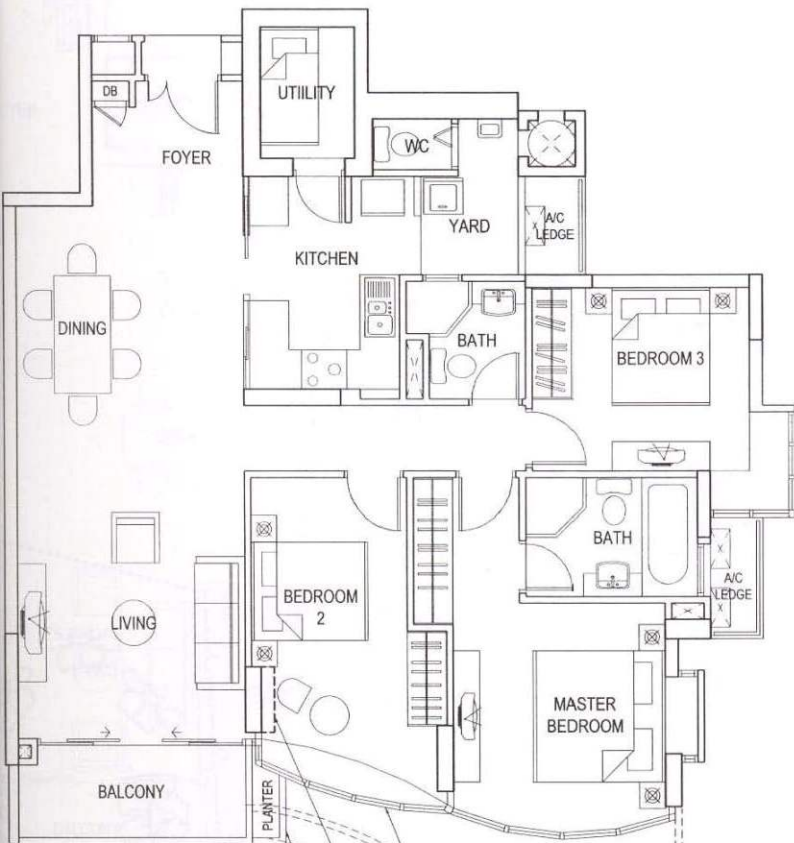

MARINE PARADE ROAD

4 BLK 60 1
3 2

28 BLK 70 25
27 26

8 BLK 62
7 6 5

18 19
17 20
BLK 68
24 21
23 22

14 15
13 16
BLK 66
12 9
11 10

O P Q M M N

LINE OF REFUSE CHUTE
FOR TYPE C1-a

LINE OF PLANTER BOX
FOR TYPE C3-b, C3-d, C3-g, C3-h & C3-i

COLUMN LINE
FOR TYPE C3-b & C3-h

NO BAY WINDOW
FOR TYPE C3-a, C3-c, C3-h & C3-i

LINE OF BALCONY
FOR TYPE C3-a & C3-c

LINE OF PLANTER BOX
FOR TYPE C3-a & C3-c

LINE OF PLANTER BOX
FOR TYPE C3 & C3-f

NO BAY WINDOW
FOR TYPE C3-e & C3-f

LINE OF BALCONY
FOR TYPE C3-e

LINE OF PLANTER BOX
FOR TYPE C3-e

LINE OF PLANTER BOX
FOR TYPE D1 & D1-b

NO BAY WINDOW
FOR TYPE D1-a & D1-b

LINE OF BALCONY
FOR TYPE D1-a

LINE OF PLANTER BOX
FOR TYPE D1-a