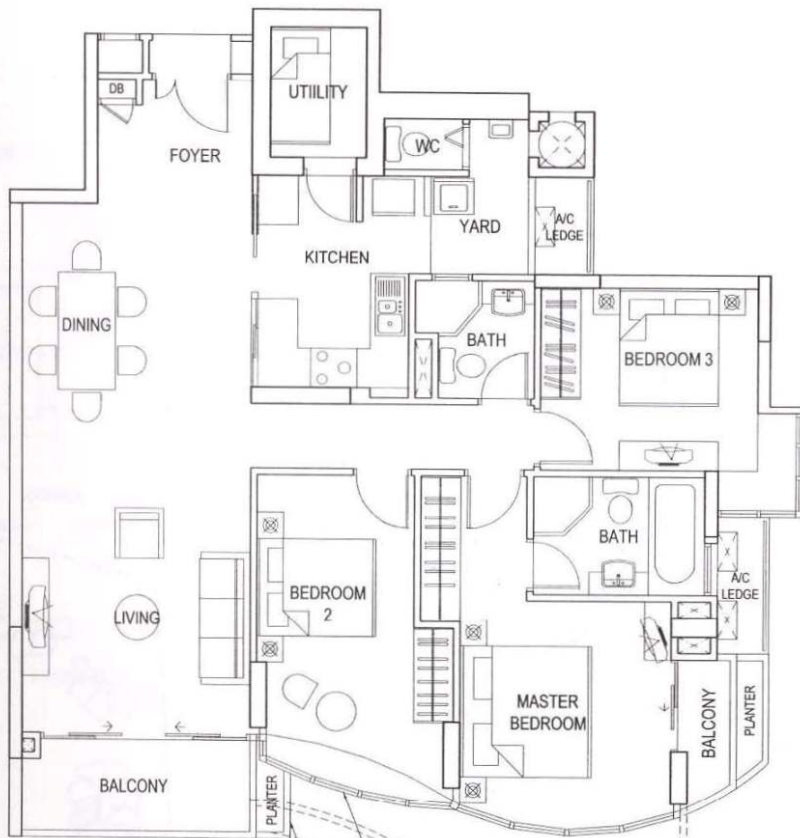

MARINE PARADE ROAD

4 BLK 60 1
3 2

28 BLK 70 25
27 26

8 BLK 62
7 6 5

18 19
17 20
BLK 68
24 21
23 22

14 15
13 16
BLK 66
12 9
11 10

O P Q M M N

LINE OF REFUSE CHUTE
FOR TYPE C1-a

LINE OF PLANTER BOX
FOR TYPE C3-b, C3-d, C3-g, C3-h & C3-i

COLUMN LINE
FOR TYPE C3-b & C3-h

NO BAY WINDOW
FOR TYPE C3-a, C3-c, C3-h & C3-i

LINE OF BALCONY
FOR TYPE C3-a & C3-c

LINE OF PLANTER BOX
FOR TYPE C3-a & C3-c

LINE OF PLANTER BOX
FOR TYPE C3 & C3-f

NO BAY WINDOW
FOR TYPE C3-e & C3-f

LINE OF BALCONY
FOR TYPE C3-e

LINE OF PLANTER BOX
FOR TYPE C3-e

LINE OF PLANTER BOX
FOR TYPE D1 & D1-b

NO BAY WINDOW
FOR TYPE D1-a & D1-b