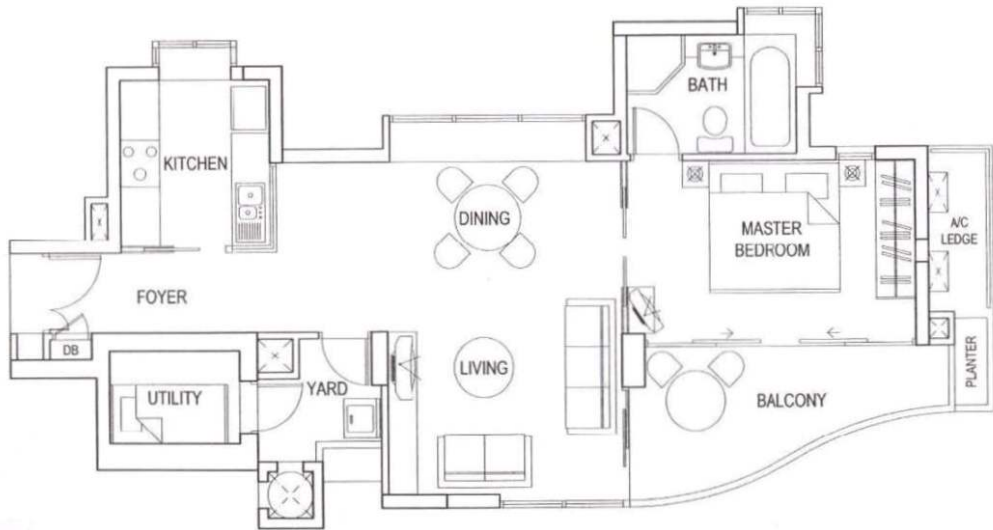

MARINE PARADE ROAD

4 BLK 60 1
3 2

28 BLK 70 25
27 26

8 BLK 62
7 6 5

18 19
17 20
BLK 68
24 21
23 22

14 15
13 16
BLK 66
12 9
11 10

O P Q M M N

LINE OF REFUSE CHUTE
FOR TYPE C1-a

LINE OF PLANTER BOX
FOR TYPE C3-b, C3-d, C3-g, C3-h & C3-i

COLUMN LINE
FOR TYPE C3-b & C3-h

NO BAY WINDOW
FOR TYPE C3-a, C3-c, C3-h & C3-i

LINE OF BALCONY
FOR TYPE C3-a & C3-c

LINE OF PLANTER BOX
FOR TYPE C3-a & C3-c

LINE OF PLANTER BOX
FOR TYPE C3 & C3-f

NO BAY WINDOW
FOR TYPE C3-e & C3-f

LINE OF BALCONY
FOR TYPE C3-e

LINE OF PLANTER BOX
FOR TYPE C3-e

LINE OF PLANTER BOX
FOR TYPE D1 & D1-b

NO BAY WINDOW
FOR TYPE D1-a & D1-b

LINE OF BALCONY
FOR TYPE D1-a

LINE OF PLANTER BOX
FOR TYPE D1-a