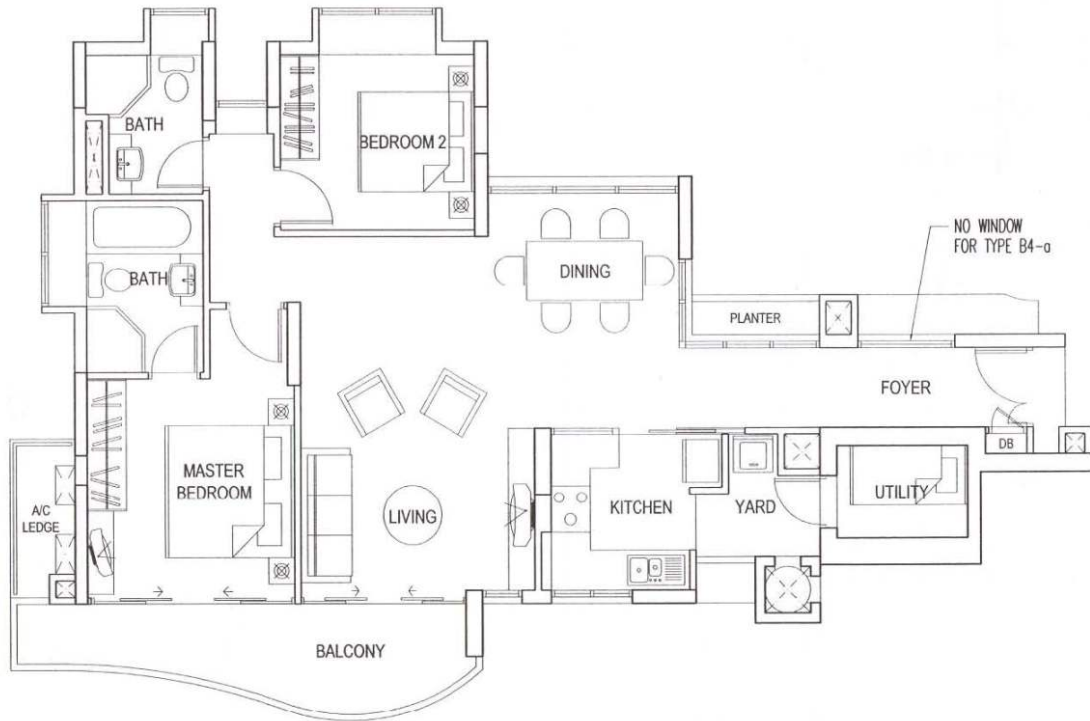

MARINE PARADE ROAD

4 BLK 60 1
3 2

28 BLK 70 25
27 26

8 BLK 62
7 6 5

18 19
17 20
BLK 68
24 21
23 22

14 15
13 16
BLK 66
12 9
11 10

O P Q M M N

LINE OF REFUSE CHUTE
FOR TYPE C1-a

LINE OF PLANTER BOX
FOR TYPE C3-b, C3-d, C3-g, C3-h & C3-i

COLUMN LINE
FOR TYPE C3-b & C3-h

NO BAY WINDOW
FOR TYPE C3-a, C3-c, C3-h & C3-i

LINE OF BALCONY
FOR TYPE C3-a & C3-c

LINE OF PLANTER BOX
FOR TYPE C3-a & C3-c

LINE OF PLANTER BOX
FOR TYPE C3 & C3-f

NO BAY WINDOW
FOR TYPE C3-e & C3-f

LINE OF BALCONY
FOR TYPE C3-e

LINE OF PLANTER BOX
FOR TYPE C3-e

LINE OF PLANTER BOX
FOR TYPE D1 & D1-b

NO BAY WINDOW
FOR TYPE D1-a & D1-b