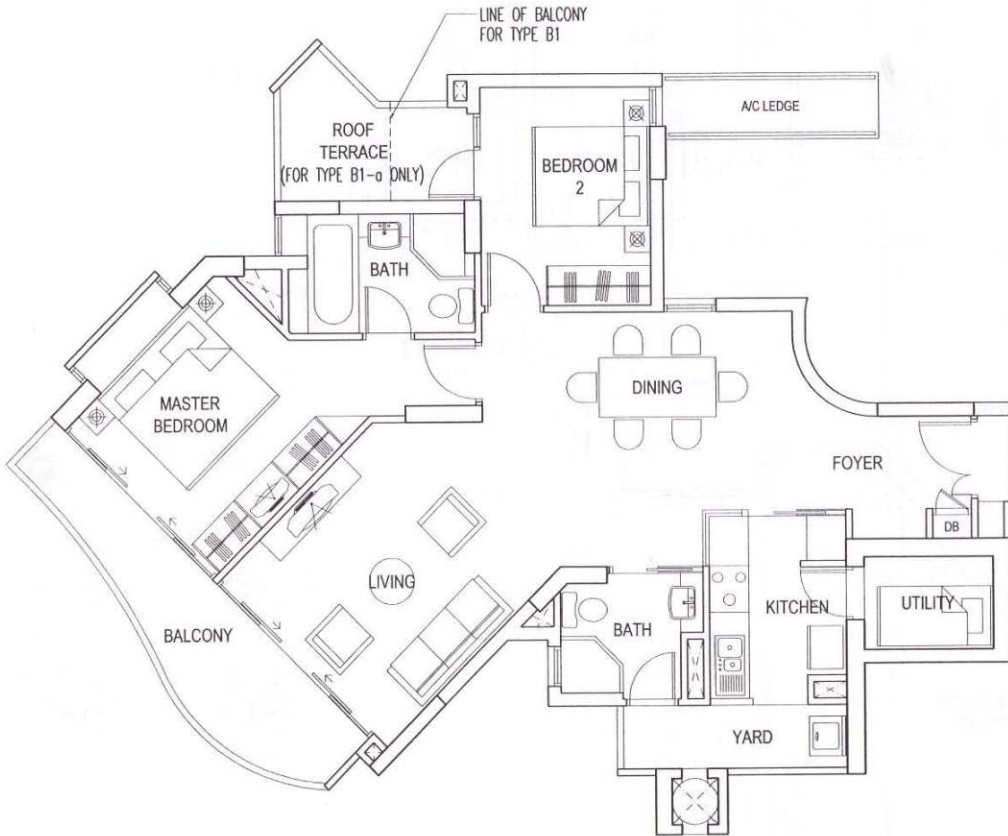

MARINE PARADE ROAD

4 BLK 60 1
3 2

28 BLK 70 25
27 26

8 BLK 62
7 6 5

18 19
17 20
BLK 68
24 21
23 22

14 15
13 16
BLK 66
12 9
11 10

O P Q M M N

LINE OF REFUSE CHUTE
FOR TYPE C1-a

LINE OF PLANTER BOX
FOR TYPE C3-b, C3-d, C3-g, C3-h & C3-i

COLUMN LINE
FOR TYPE C3-b & C3-h

NO BAY WINDOW
FOR TYPE C3-a, C3-c, C3-h & C3-i

LINE OF BALCONY
FOR TYPE C3-a & C3-c

LINE OF PLANTER BOX
FOR TYPE C3-a & C3-c

LINE OF PLANTER BOX
FOR TYPE C3 & C3-f

NO BAY WINDOW
FOR TYPE C3-e & C3-f

LINE OF BALCONY
FOR TYPE C3-e

LINE OF PLANTER BOX
FOR TYPE C3-e

LINE OF PLANTER BOX
FOR TYPE D1 & D1-b

NO BAY WINDOW
FOR TYPE D1-a & D1-b

LINE OF BALCONY
FOR TYPE D1-a

LINE OF PLANTER BOX
FOR TYPE D1-a