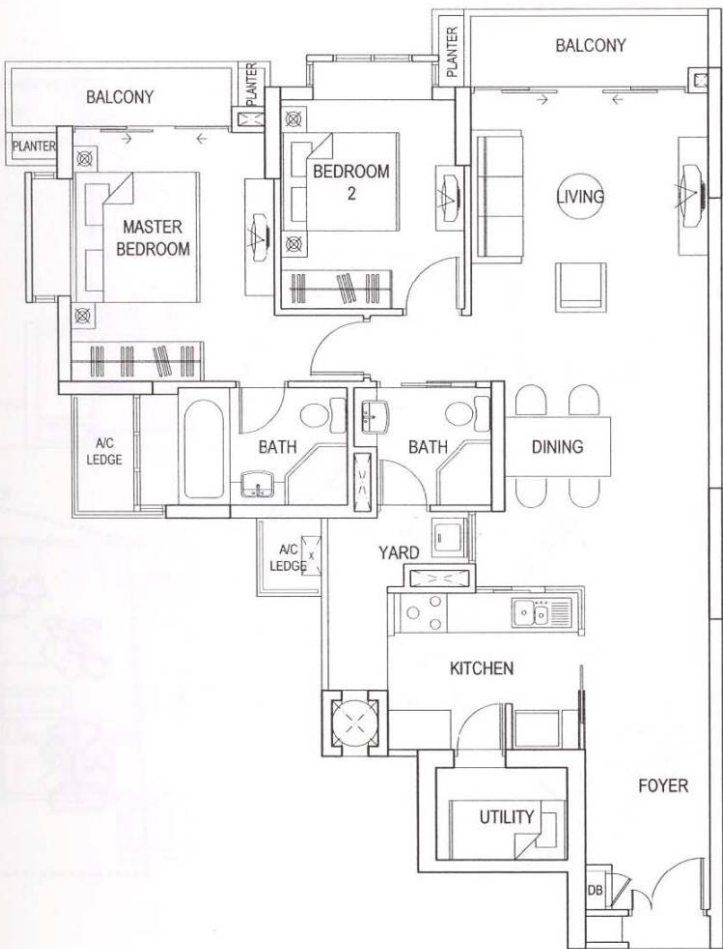

MARINE PARADE ROAD

4 BLK 60 1
3 2

28 BLK 70 25
27 26

8 BLK 62
7 6 5

18 19
17 20
BLK 68
24 21
23 22

14 15
13 16
BLK 66
12 9
11 10

O P Q M M N

LINE OF REFUSE CHUTE
FOR TYPE C1-a

LINE OF PLANTER BOX
FOR TYPE C3-b, C3-d, C3-g, C3-h & C3-i

COLUMN LINE
FOR TYPE C3-b & C3-h

NO BAY WINDOW
FOR TYPE C3-a, C3-c, C3-h & C3-i

LINE OF BALCONY
FOR TYPE C3-a & C3-c

LINE OF PLANTER BOX
FOR TYPE C3-a & C3-c

LINE OF PLANTER BOX
FOR TYPE C3 & C3-f

NO BAY WINDOW
FOR TYPE C3-e & C3-f

LINE OF BALCONY
FOR TYPE C3-e

LINE OF PLANTER BOX
FOR TYPE C3-e

LINE OF PLANTER BOX
FOR TYPE D1 & D1-b

NO BAY WINDOW
FOR TYPE D1-a & D1-b