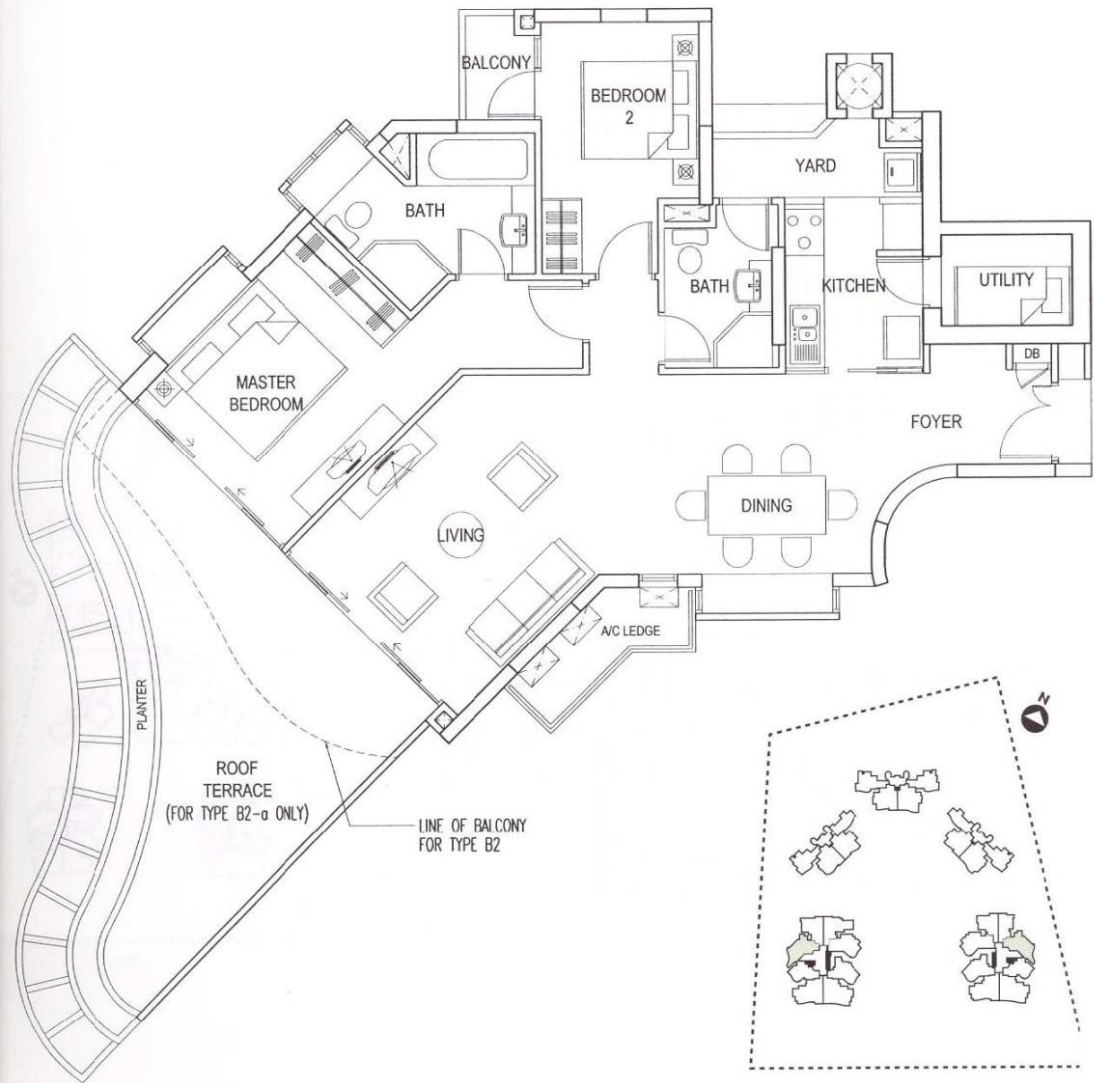

MARINE PARADE ROAD

4 BLK 60 1
3 2

28 BLK 70 25
27 26

8 BLK 62
7 6 5

18 19
17 20
BLK 68
24 21
23 22

14 15
13 16
BLK 66
12 9
11 10

O P Q M M N

LINE OF REFUSE CHUTE
FOR TYPE C1-a

LINE OF PLANTER BOX
FOR TYPE C3-b, C3-d, C3-g, C3-h & C3-i

COLUMN LINE
FOR TYPE C3-b & C3-h

NO BAY WINDOW
FOR TYPE C3-a, C3-c, C3-h & C3-i

LINE OF BALCONY
FOR TYPE C3-a & C3-c

LINE OF PLANTER BOX
FOR TYPE C3-a & C3-c

LINE OF PLANTER BOX
FOR TYPE C3 & C3-f

NO BAY WINDOW
FOR TYPE C3-e & C3-f

LINE OF BALCONY
FOR TYPE C3-e

LINE OF PLANTER BOX
FOR TYPE C3-e

LINE OF PLANTER BOX
FOR TYPE D1 & D1-b

NO BAY WINDOW
FOR TYPE D1-a & D1-b

LINE OF BALCONY
FOR TYPE D1-a

LINE OF PLANTER BOX
FOR TYPE D1-a