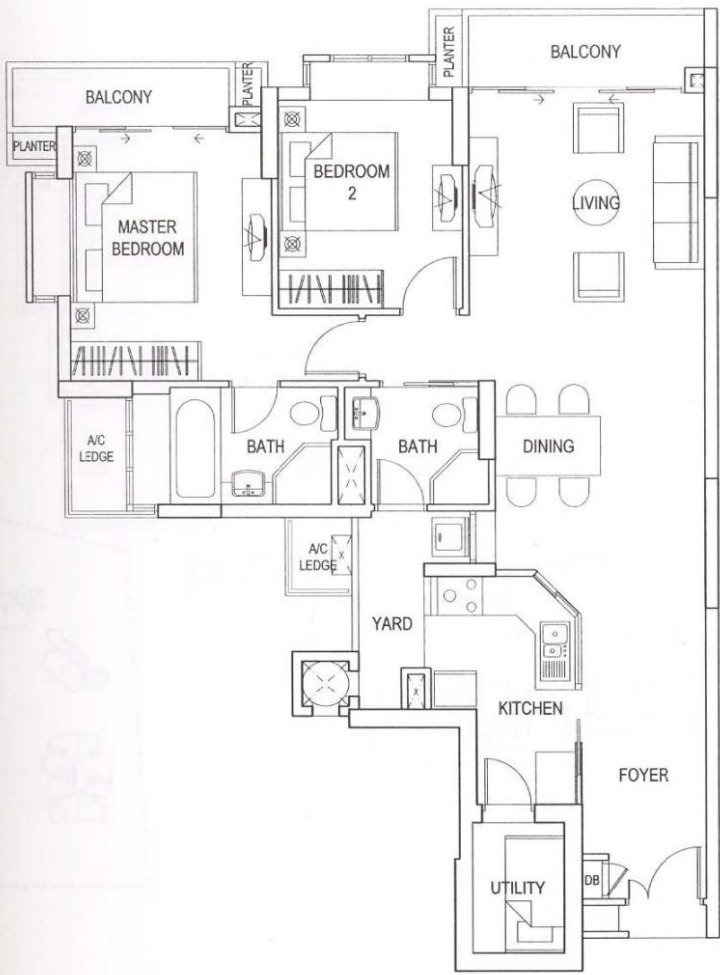

MARINE PARADE ROAD

4 BLK 60 1
3 2

28 BLK 70 25
27 26

8 BLK 62
7 6 5

18 19
17 20
BLK 68
24 21
23 22

14 15
13 16
BLK 66
12 9
11 10

O P Q M M N

LINE OF REFUSE CHUTE
FOR TYPE C1-a

LINE OF PLANTER BOX
FOR TYPE C3-b, C3-d, C3-g, C3-h & C3-i

COLUMN LINE
FOR TYPE C3-b & C3-h

NO BAY WINDOW
FOR TYPE C3-a, C3-c, C3-h & C3-i

LINE OF BALCONY
FOR TYPE C3-a & C3-c

LINE OF PLANTER BOX
FOR TYPE C3-a & C3-c

LINE OF PLANTER BOX
FOR TYPE C3 & C3-f

NO BAY WINDOW
FOR TYPE C3-e & C3-f

LINE OF BALCONY
FOR TYPE C3-e

LINE OF PLANTER BOX
FOR TYPE C3-e

LINE OF PLANTER BOX
FOR TYPE D1 & D1-b

NO BAY WINDOW
FOR TYPE D1-a & D1-b