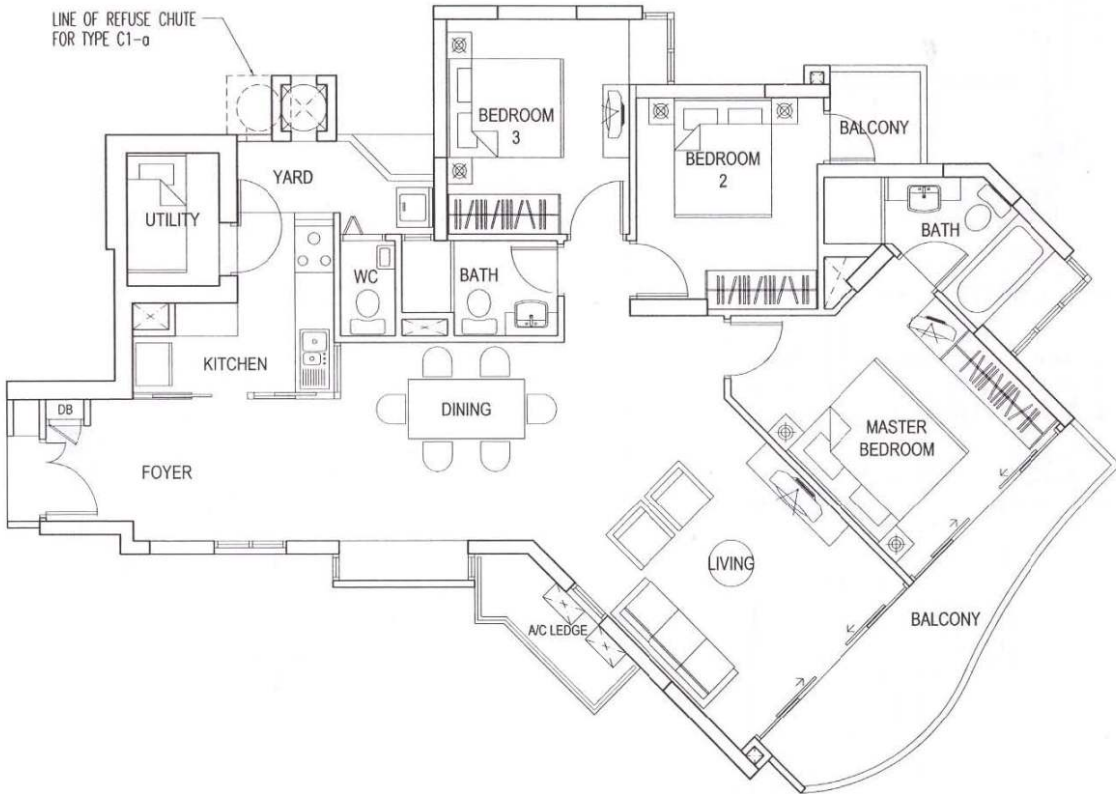

MARINE PARADE ROAD

4 BLK 60 1
3 2

28 BLK 70 25
27 26

8 BLK 62
7 6 5

18 19
17 20
BLK 68
24 21
23 22

14 15
13 16
BLK 66
12 9
11 10

O P Q M M N

LINE OF REFUSE CHUTE
FOR TYPE C1-a

LINE OF PLANTER BOX
FOR TYPE C3-b, C3-d, C3-g, C3-h & C3-i

COLUMN LINE
FOR TYPE C3-b & C3-h

NO BAY WINDOW
FOR TYPE C3-a, C3-c, C3-h & C3-i

LINE OF BALCONY
FOR TYPE C3-a & C3-c

LINE OF PLANTER BOX
FOR TYPE C3-a & C3-c

LINE OF PLANTER BOX
FOR TYPE C3 & C3-f

NO BAY WINDOW
FOR TYPE C3-e & C3-f

LINE OF BALCONY
FOR TYPE C3-e

LINE OF PLANTER BOX
FOR TYPE C3-e

LINE OF PLANTER BOX
FOR TYPE D1 & D1-b

NO BAY WINDOW
FOR TYPE D1-a & D1-b