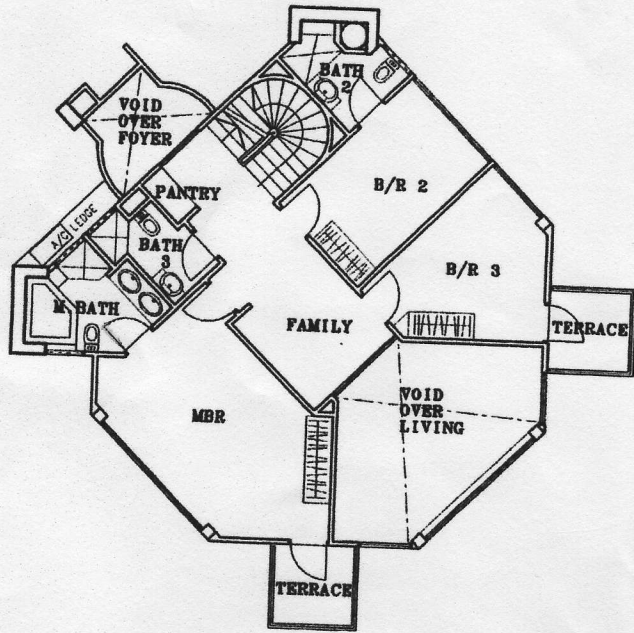

Lower Level

Upper Level

Roof Terrace Level

Type H1a
 364 sq m / 3918 sq ft
 (Includes Terrace 134 sq m / 1442 sq ft, A/C Ledge 4 sq m / 43 sq ft,
 Planter 6 sq m / 65 sq ft, Void 24 sq m / 258 sq ft)

Felicia Chang
 Tel: 9389 9800