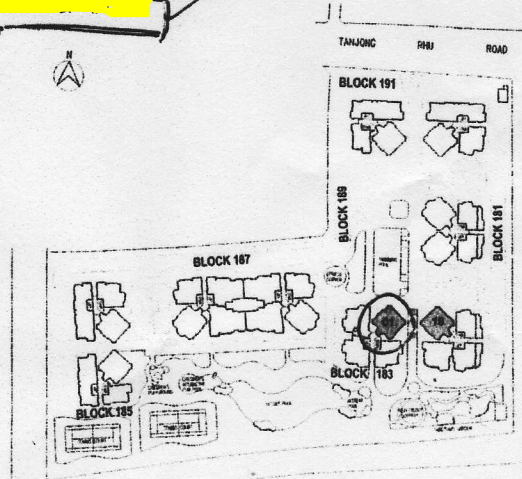

Lower Level

Upper Level

Roof Terrace Level

Type H1a
 364 sq m / 3918 sq ft
 (Includes Terrace 134 sq m / 1442 sq ft, A/C Ledge 4 sq m / 43 sq ft,
 Planter 6 sq m / 65 sq ft, Void 24 sq m / 258 sq ft)

Felicia Chang
 Tel: 9389 9800