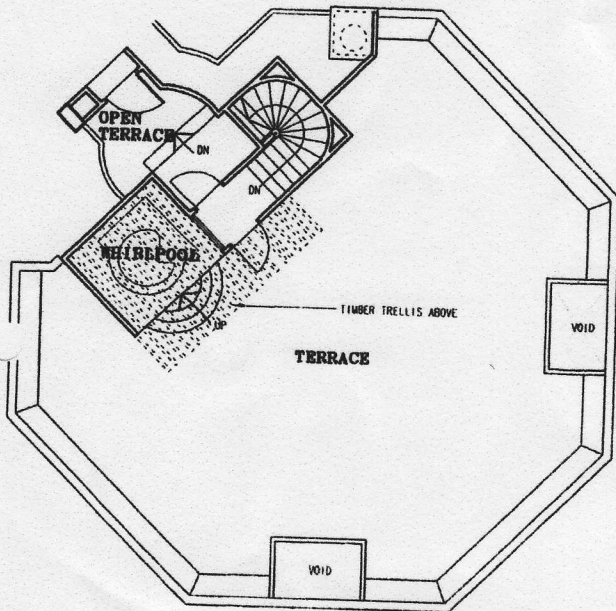

Lower Level

Upper Level

Roof Terrace Level

Type H1a
 364 sq m / 3918 sq ft
 (Includes Terrace 134 sq m / 1442 sq ft, A/C Ledge 4 sq m / 43 sq ft,
 Planter 6 sq m / 65 sq ft, Void 24 sq m / 258 sq ft)

Felicia Chang
 Tel: 9389 9800